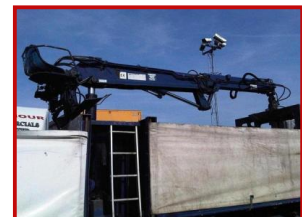

TRUCKBUSTERS

Tel: +44 (0)1322 339944 Email: info@trucksalesuk.com

VOLVO FM12-340

£POA

LEFT HAND DRIVE, 8X4 TWIN FLATBED, FITTED WITH CENTER MOUNTED ATLAS 3006 CRANE WITH PALLET GRAB, STEEL SUSPENSION, MANUAL GEARBOX, SLEEPER CABIN

** WE ALSO SPECIALISE IN CONVERTING TRUCKS FROM RHD TO LHD AND VISE VERSA CONTACT US FOR ME INFORMATION**

Product Details

Product Details	
Category/Type	Rigids & Tippers
Make	VOLVO
Model	FM12-340
Year	1999
Mileage	-