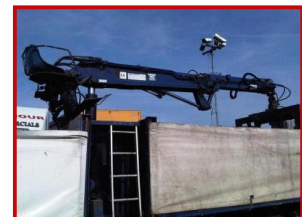

TRUCKBUSTERS

Tel: +44 (0)1322 339944 Email: info@trucksalesuk.com

VOLVO FM12-340

£POA

LEFT HAND DRIVE, 8X4 TWIN FLATBED, FITTED WITH CENTER MOUNTED ATLAS 3006 CRANE WITH PALLET GRAB, STEEL SUSPENSION, MANUAL GEARBOX, SLEEPER CABIN

** WE ALSO SPECIALISE IN CONVERTING TRUCKS FROM RHD TO LHD AND VISE VERSA CONTACT US FOR ME INFORMATION**

Product Details

Category/Type	Rigids & Tippers
Make	VOLVO
Model	FM12-340
Year	1999
Mileage	-

Unit 5/8, Burnett Road, Erith, Kent, DA8 2LG