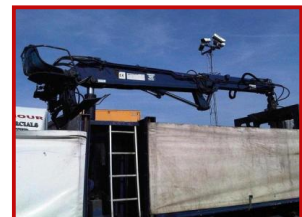

TRUCKBUSTERS

Tel: +44 (0)1322 339944 Email: info@trucksalesuk.com

VOLVO FM12-340

£POA

LEFT HAND DRIVE, 8X4 TWIN FLATBED, FITTED WITH CENTER MOUNTED ATLAS 3006 CRANE WITH PALLET GRAB, STEEL SUSPENSION, MANUAL GEARBOX, SLEEPER CABIN

** WE ALSO SPECIALISE IN CONVERTING TRUCKS FROM RHD TO LHD AND VISE VERSA CONTACT US FOR ME INFORMATION**

Product Details

Product Details	
Category/Type	Rigids & Tippers
Make	VOLVO
Model	FM12-340
Year	1999
Mileage	-